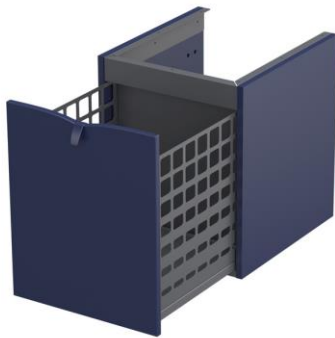

**OR45-SN1S-40-14**

**ORiSTO**

**SIENA - side low cabinet 40 cm., one drawer  
color: dark blue mat, basket included**

EAN: 5901676359513

product ID.: 195955

<i>Dimensions</i>	width	height	depth	weight
net (product)	40,0	50,0	45,5	22,0
gross (package)	42,0	52,0	47,5	23,5

<i>Elements</i>	material	finish	color
trunk	HMR chipboard	lacquer	dark blue mat
fronts	HMR chipboard	lacquer	dark blue mat
interior		UV lacquer	graphite mat
drawers	steel	powder coat	graphite mat
handle	ZnAl	lacquer	chrome gloss

<i>Features</i>	
<i>furniture piece</i>	<i>bottom drawer</i>
mounted	full extension
hanging	soft close
3d adjustment	3d adjustment
	<i>basket</i>
	perforated steel sides

**Completed with**

all bottom SIENAcabinets, UNI worktops, UNI legs